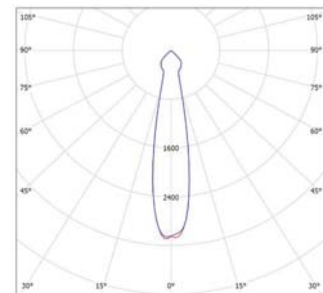

ANGELINA "Sunset" Track Mounted LED Downlighter

Ceiling cut-out	160mm Diameter
Life time	>60'000h / L70 F10
Colour temperature	2700 - 1800 Kelvin
Colour Rendering Index	CRI >90
Mounting option	Torsion springs
Light source	LED COB - Tridonic - LES 15 Sunset
Control gear	Tridonic Excite constant current
	100 000hrs 5yr guarantee
	Bell Press - Dali 1-10V
Dimmable option	