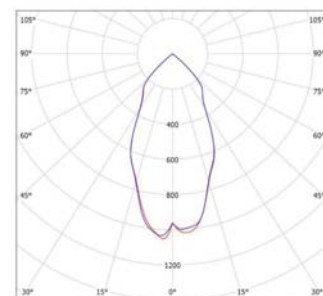

ANGELINA "Sunset" Track Mounted LED Downlighter

Ceiling cut-out	160mm Diameter
Life time	>60'000h / L70 F10
Colour temperature	2700 - 1800 Kelvin
Colour Rendering Index	CRI >90
Mounting option	Torsion springs
Light source	LED COB - Tridonic - LES 15 Sunset
Control gear	Tridonic Excite constant current
	100 000hrs 5yr guarantee
	Bell Press - Dali 1-10V
Dimmable option	