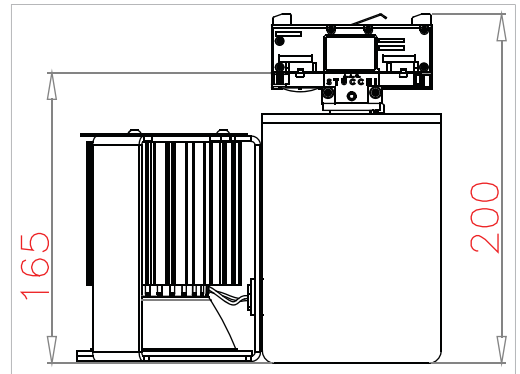

ANGELINA "Sunset" Track Mounted LED Downlighter

Ceiling cut-out	160mm Diameter
Life time	>60'000h / L70 F10
Colour temperature	2700 - 1800 Kelvin
Colour Rendering Index	CRI >90
Mounting option	Torsion springs
Light source	LED COB - Tridonic - LES 15 Sunset
Control gear	Tridonic Excite constant current
	100 000hrs 5yr guarantee
	Bell Press - Dali 1-10V
Dimmable option	

Under the following conditions:

Performance temperature (tp)65°C and Ambient temperature (tc)25°C
 Lumen Package 1 18 Watts @ 1700 lumens

Optical Solution 22, 33, 49, 91 Degrees - FWHM (Full Width, Half Medium)
 Dimming Protocols available - Bell Press - Dali 1-10V
 LDT Files Available
 Available in matt grey, matt black and matt white. Additional colours available on request.