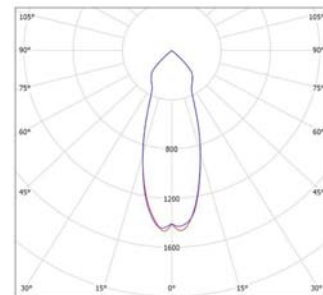

ANGELINA "Sunset" Track Mounted LED Downlighter

Ceiling cut-out	160mm Diameter
Life time	>60'000h / L70 F10
Colour temperature	2700 - 1800 Kelvin
Colour Rendering Index	CRI >90
Mounting option	Torsion springs
Light source	LED COB - Tridonic - LES 15 Sunset
Control gear	Tridonic Excite constant current
	100 000hrs 5yr guarantee
	Bell Press - Dali 1-10V
Dimmable option	