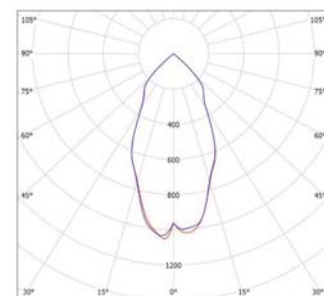

ANGELINA

Track Mounted LED Downlighter

DIM

DALI

22 DEGREES

33 DEGREES

49 DEGREES

Life time	>60'000h / L70 F10
Colour temperature	830 & 840
Colour Rendering Index	CRI >80
Mounting option	Track mounted
Light source	LED COB Tridonic G6 Advanced
Control gear	Tridonic Excite constant current
	100 000hrs 5yr guarantee
Dimmable option	Dali 1-10V