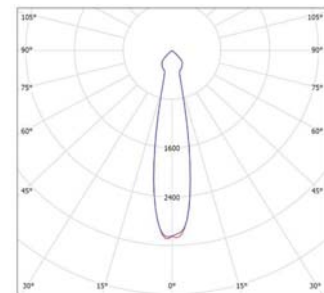

ANGELINA

Track Mounted LED Downlighter

DIM

DALI

22 DEGREES

33 DEGREES

49 DEGREES

Life time	>60'000h / L70 F10
Colour temperature	830 & 840
Colour Rendering Index	CRI >80
Mounting option	Track mounted
Light source	LED COB Tridonic G6 Advanced
Control gear	Tridonic Excite constant current
	100 000hrs 5yr guarantee
Dimmable option	Dali 1-10V