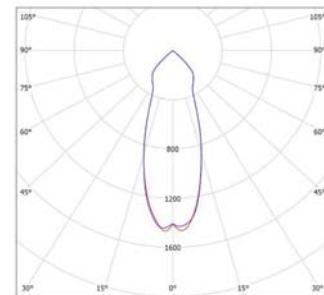

ANGELINA

Track Mounted LED Downlighter

DIM

DALI

22 DEGREES

33 DEGREES

49 DEGREES

Life time	>60'000h / L70 F10
Colour temperature	830 & 840
Colour Rendering Index	CRI >80
Mounting option	Track mounted
Light source	LED COB Tridonic G6 Advanced
Control gear	Tridonic Excite constant current
	100 000hrs 5yr guarantee
Dimmable option	Dali 1-10V