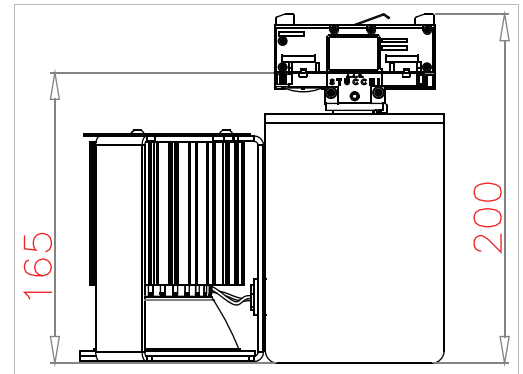

ANGELINA

Track Mounted LED Downlighter

DIM

DALI

22 DEGREES

33 DEGREES

49 DEGREES

Life time	>60'000h / L70 F10
Colour temperature	830 & 840
Colour Rendering Index	CRI >80
Mounting option	Track mounted
Light source	LED COB Tridonic G6 Advanced
Control gear	Tridonic Excite constant current
	100 000hrs 5yr guarantee
Dimmable option	Dali 1-10V

Under the following conditions:

Performance temperature (tp)65°C and Ambient temperature (tc)25°C

Lumen Package 1	33Watt COB- 4600 Lm - 37W (System Wattage)
Lumen Package 2	21 Watt COB- 3200 Lm - 23W (System Wattage)
Lumen Package 3	17 Watt COB- 2700 Lm - 19W (System Wattage)
Lumen Package 4	12 Watt COB- 2000 Lm - 14W (System Wattage)